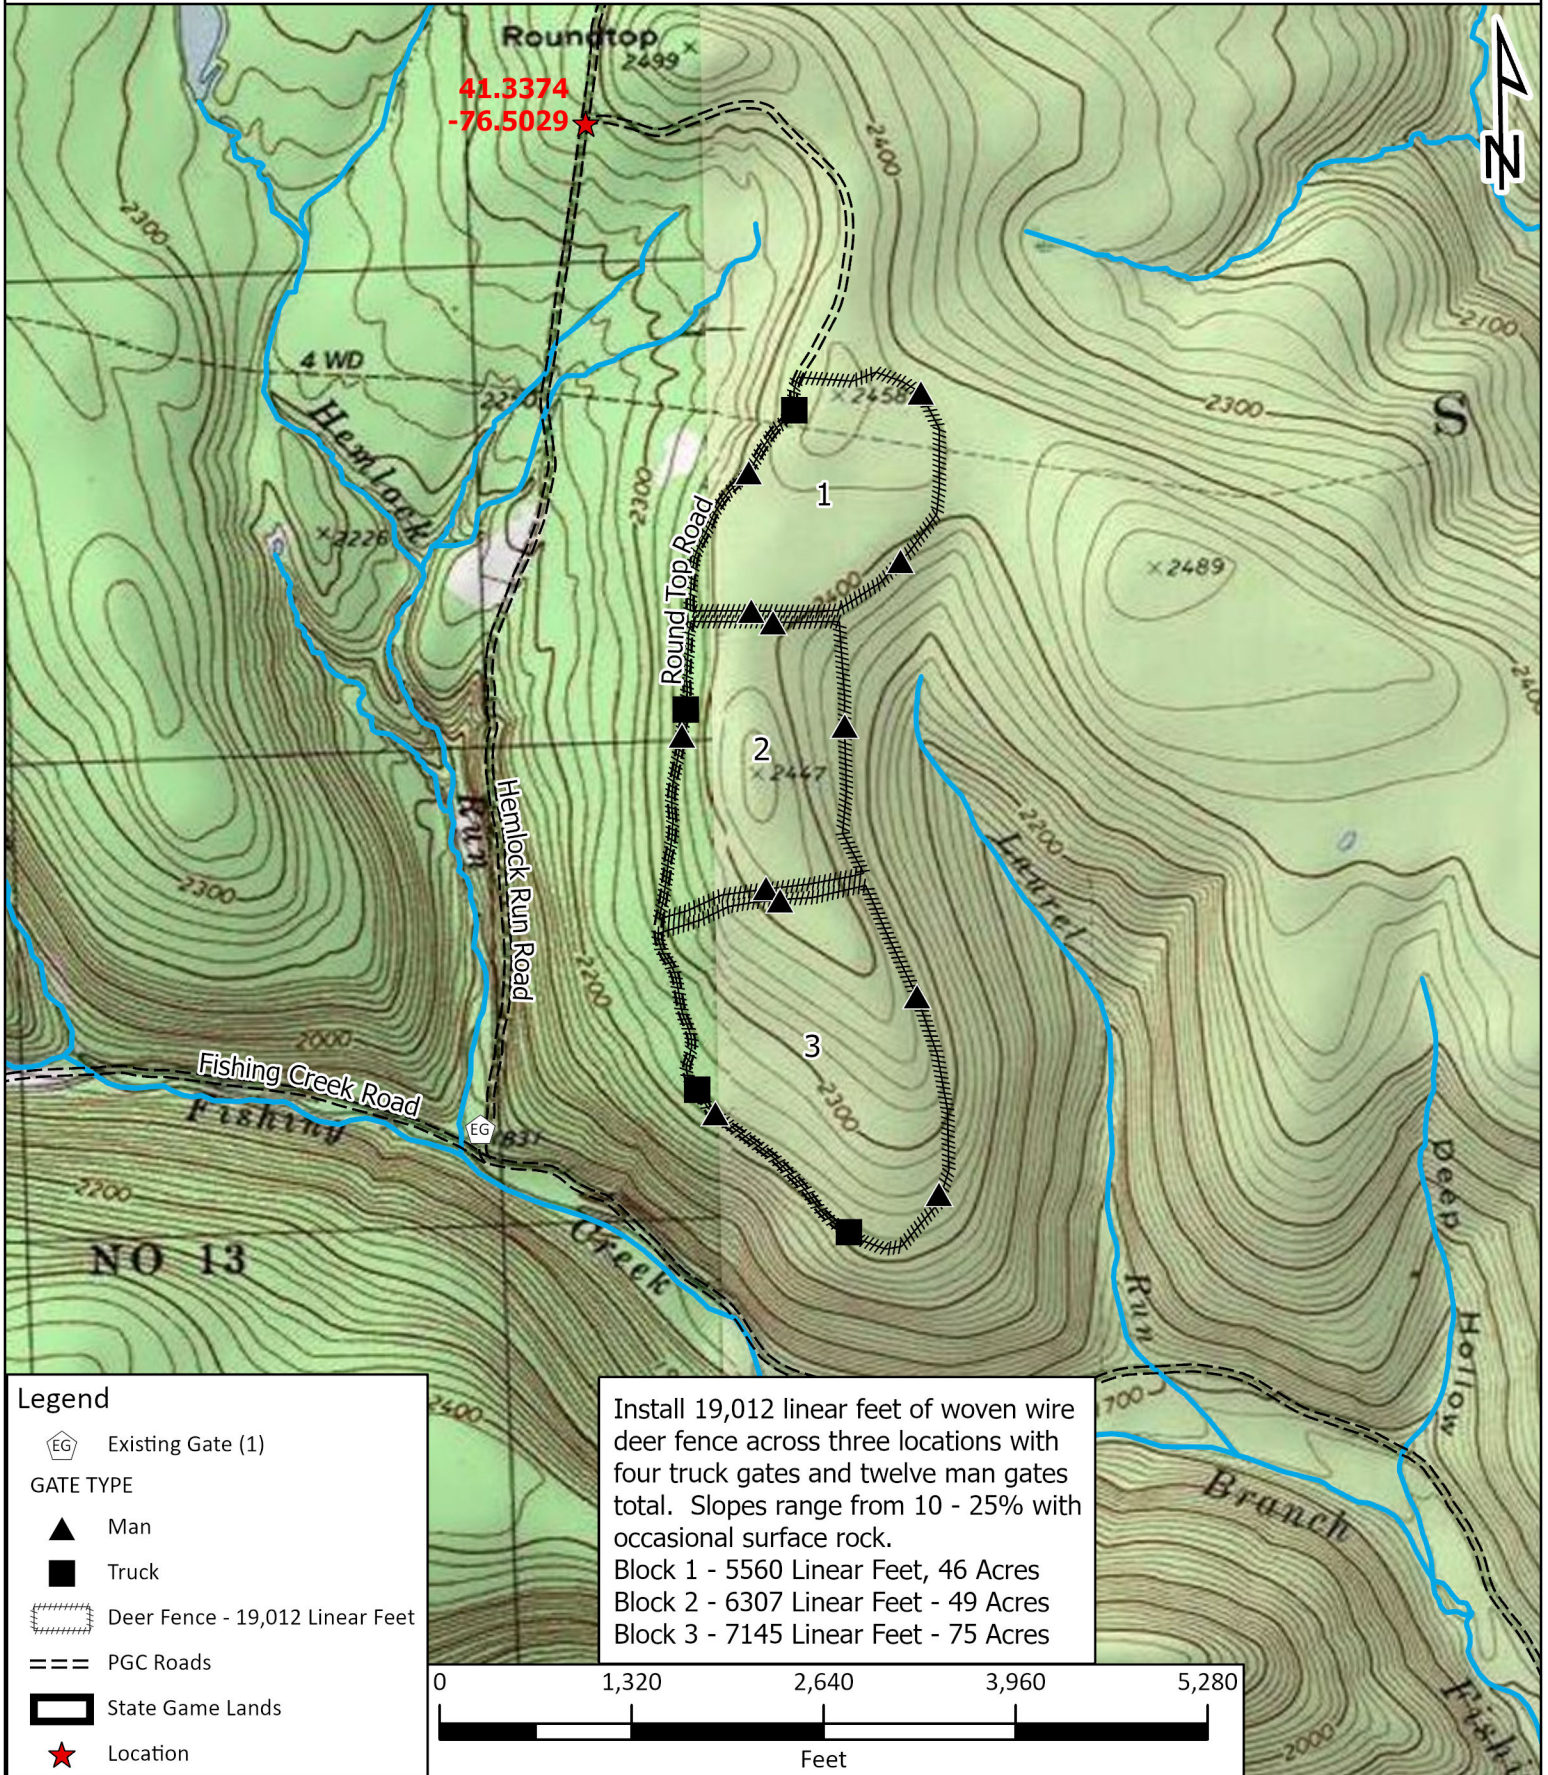

STATE GAME LAND 168

King's Manor 3 Deer Fence

Block 1
18 Acres
4,054 feet Perimeter

Block 2
39 Acres
5,738 Feet Perimeter

Legend

- State Game Land
- PGC Roadway
- Potential Deer Fence

SGL 13

Sullivan County

Davidson Township

Forester: E. Delp

Graces Arrival Deer Fence

Legend

- Existing Gate (1)
- GATE TYPE**
- Man
- Truck
- Deer Fence - 19,012 Linear Feet
- PGC Roads
- State Game Lands
- Location

Install 19,012 linear feet of woven wire deer fence across three locations with four truck gates and twelve man gates total. Slopes range from 10 - 25% with occasional surface rock.

Block 1 - 5560 Linear Feet, 46 Acres
 Block 2 - 6307 Linear Feet - 49 Acres
 Block 3 - 7145 Linear Feet - 75 Acres