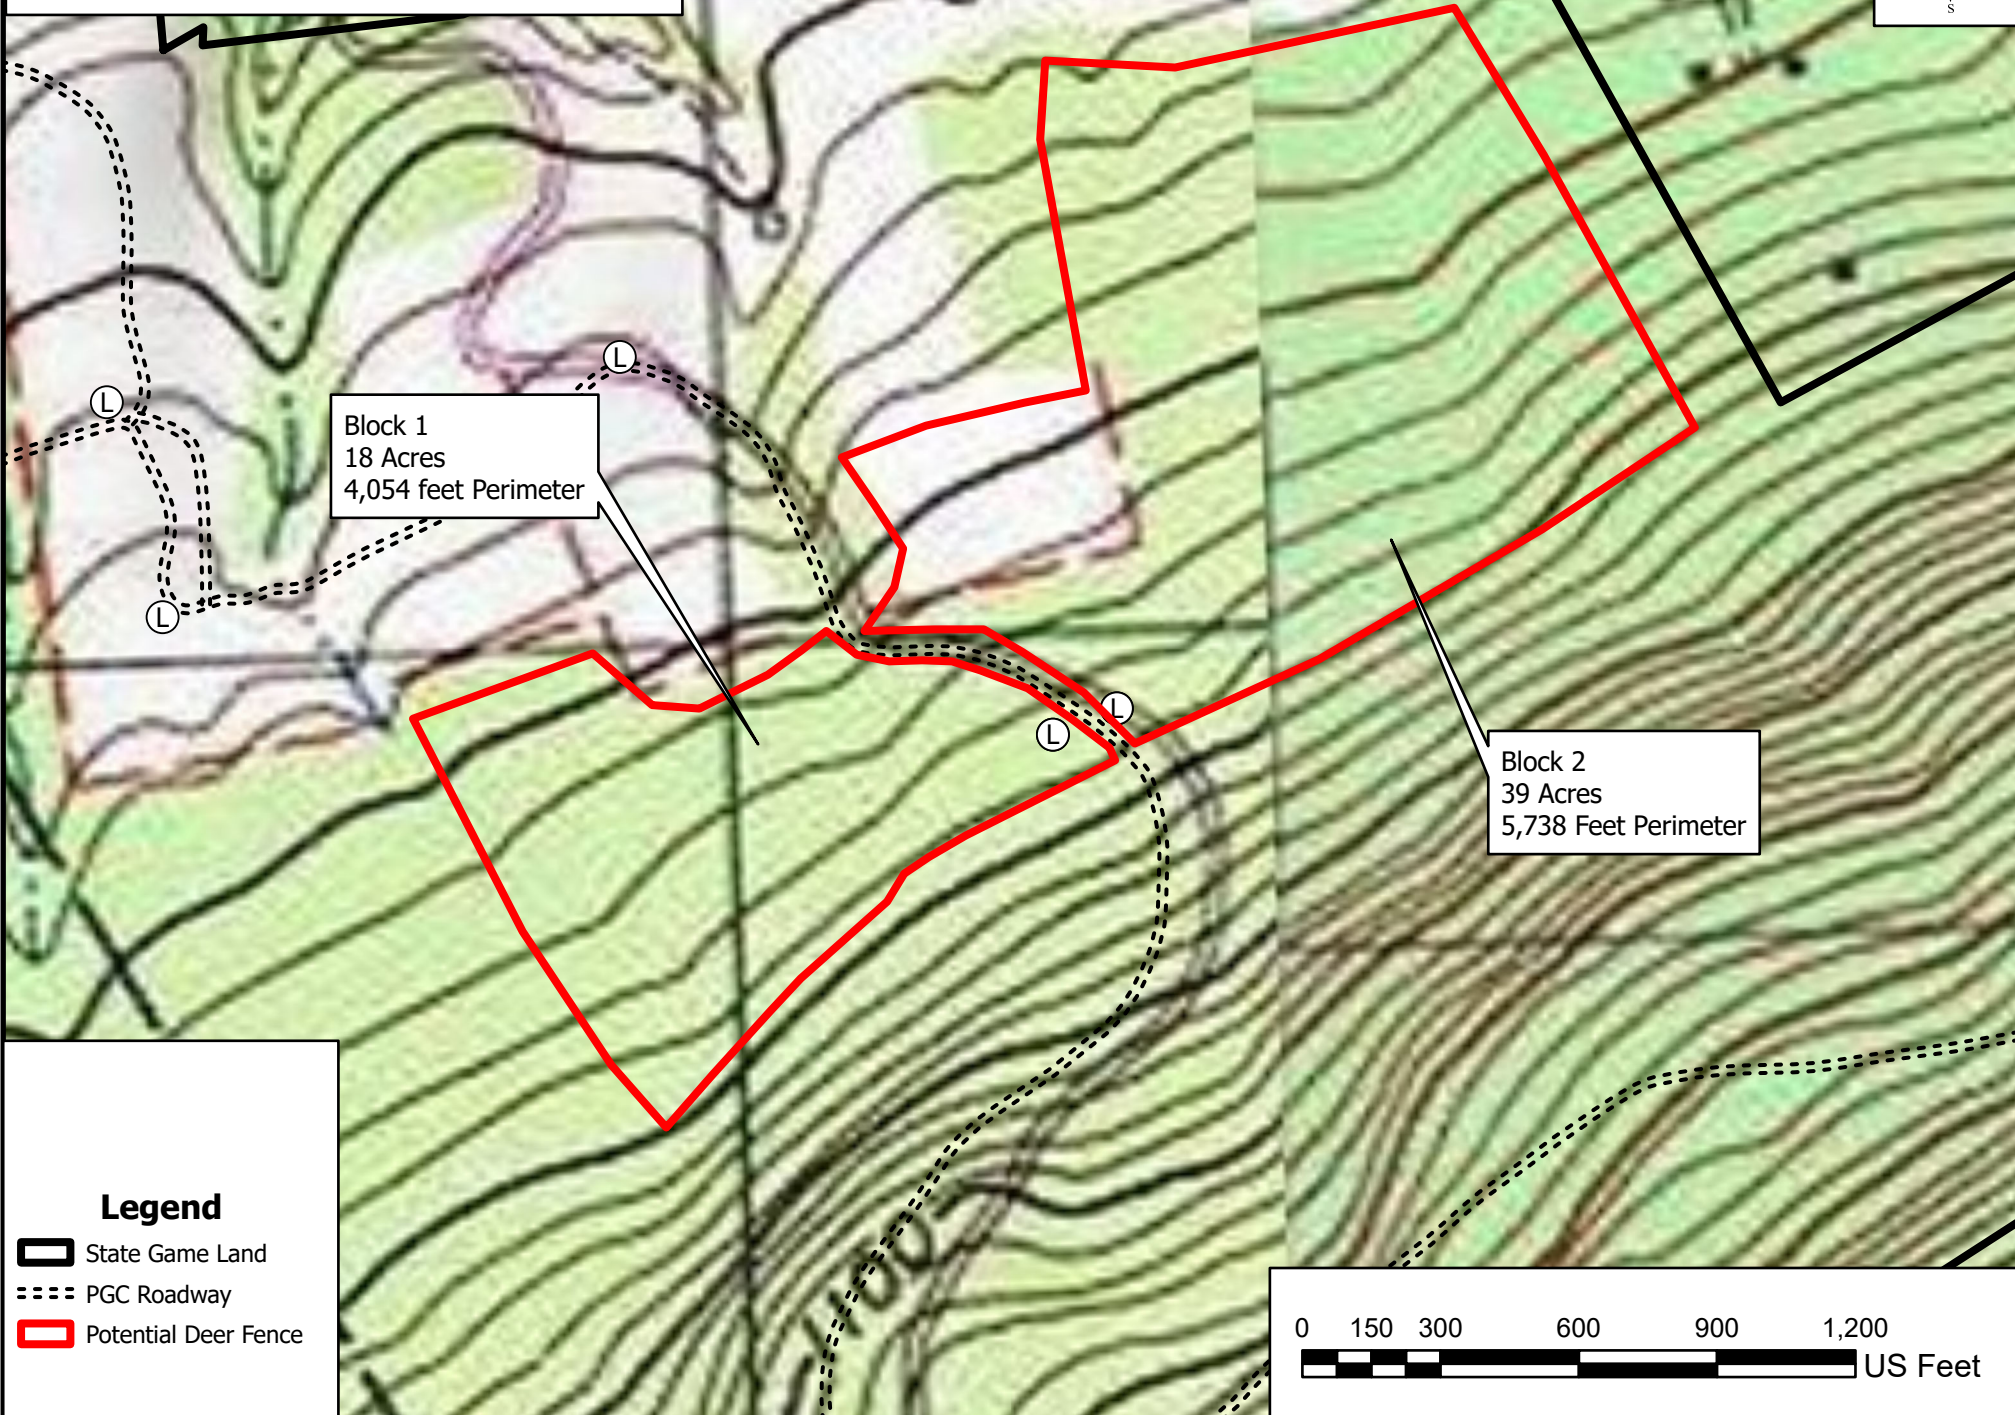

STATE GAME LAND 168

King's Manor 3 Deer Fence

Block 1
18 Acres
4,054 feet Perimeter

Block 2
39 Acres
5,738 Feet Perimeter

Legend

- State Game Land
- PGC Roadway
- Potential Deer Fence

SGL 13

Sullivan County

Davidson Township

Forester: E. Delp

Graces Arrival Deer Fence

Legend

- Existing Gate (1)
- GATE TYPE**
- Man
- Truck
- Deer Fence - 19,012 Linear Feet
- PGC Roads
- State Game Lands
- Location

Install 19,012 linear feet of woven wire deer fence across three locations with four truck gates and twelve man gates total. Slopes range from 10 - 25% with occasional surface rock.

Block 1 - 5560 Linear Feet, 46 Acres
 Block 2 - 6307 Linear Feet - 49 Acres
 Block 3 - 7145 Linear Feet - 75 Acres